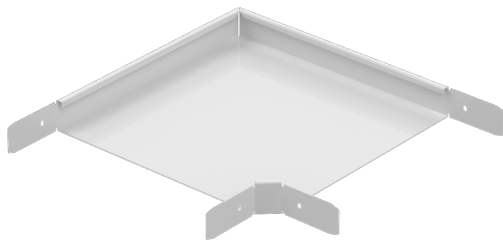

## Corner piece RS90-60-500 M

Corner pieces RS90 are used to make a 90° angle for cable trays KRA and KRB.

Product name	RS90-60-500 M		
SKU	1432175		
Material	Steel		
Corrosivity category	C1-C2		
Color	White		
Sales unit	PCE		
Packing size	2 PCE		
Dimensions (mm) Width   Height   Length	598	60	598
Weight (kg/pce)	3,56		
GTIN	6438377013691		
Surface finish	White RAL 9010 polyester paint coating		

Dimension A (mm)	498
Dimension H (mm)	60