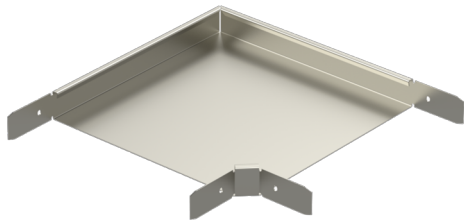

Corner piece RS90-60-500 PG

Corner pieces RS90 are used to make a 90° angle for cable trays KRA and KRB.

Product name	RS90-60-500 PG		
SKU	1432165		
Material	Steel		
Corrosivity category	C1-C2		
Color	Grey		
Sales unit	PCE		
Packing size	2 PCE		
Dimensions (mm) Width Height Length	598	60	598
Weight (kg/pce)	3,52		
GTIN	6438377013639		
Surface finish	Manufactured of hot-dip galvanized steel in accordance with standard EN 10346		

Dimension A (mm)	498
Dimension H (mm)	60