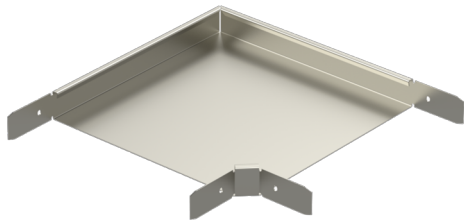

Corner piece RS90-60-600 PG

Corner pieces RS90 are used to make a 90° angle for cable trays KRA and KRB.

Product name	RS90-60-600 PG		
SKU	1432166		
Material	Steel		
Corrosivity category	C1-C2		
Color	Grey		
Sales unit	PCE		
Packing size	2 PCE		
Dimensions (mm) Width Height Length	698	60	698
Weight (kg/pce)	4,77		
GTIN	6438377013646		
Surface finish	Manufactured of hot-dip galvanized steel in accordance with standard EN 10346		

Dimension A (mm)	598
Dimension H (mm)	60