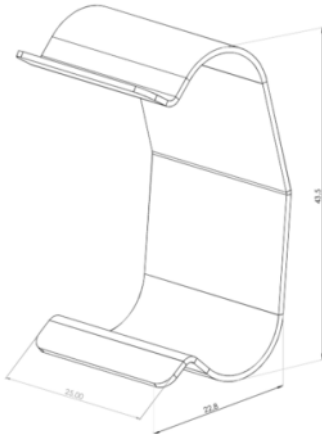

Cover bracket CB-40 RST

Cover bracket CB-40 is used to attach covers KRL to cable trays KRA-40 and KRB-40. Corrosion class C1-C5.

Product name	CB-40 RST		
SKU	1448760		
Material	Stainless Spring steel		
Corrosivity category	C1-C5		
Color	Grey		
Sales unit	PCE		
Packing size	10 PCE		
Dimensions (mm) Width Height Length	30	40	30
Weight (kg/pce)	0,01		
GTIN	6438377142490		
Surface finish	Manufactured of stainless steel in accordance with standard EN 10088		