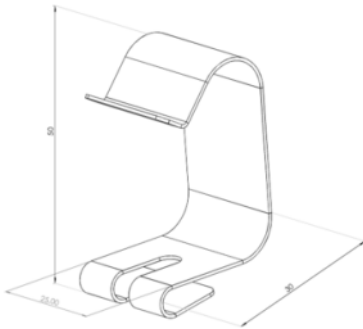

Cover bracket

WMT CB-30 RST

Cover bracket WMT CB-30 is used to attach cover KRL to wire mesh tray. Compactible with 30 mm height wire mesh trays. Corrosion class C1-C5.

Product name	WMT CB-30 RST		
SKU	1448762		
Material	Stainless Spring steel		
Corrosivity category	C1-C5		
Color	Grey		
Sales unit	PCE		
Packing size	10 PCE		
Dimensions (mm) Width Height Length	30	50	30
Weight (kg/pce)	0,02		
GTIN	6438377142513		
Surface finish	Manufactured of stainless steel in accordance with standard EN 10088		