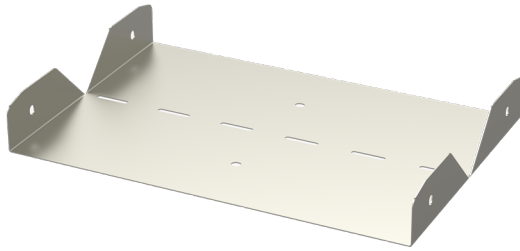

Elbow joint RVS-60-500 PG

Elbow joints RVS are used to make 0–90° vertical angles for cable trays KRA and KRB.

Product name	RVS-60-500 PG		
SKU	1432525		
Material	Steel		
Corrosivity category	C1-C2		
Color	Grey		
Sales unit	PCE		
Packing size	10 PCE		
Dimensions (mm) Width Height Length	497	57	240
Weight (kg/pce)	0,79		
GTIN	6438377015336		
Surface finish	Manufactured of hot-dip galvanized steel in accordance with standard EN 10346		

Dimension A (mm)	497
Dimension H (mm)	57