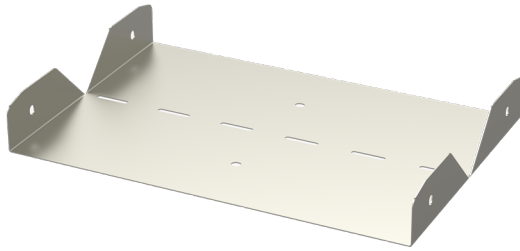

Elbow joint

RVS-60-600 PG

Elbow joints RVS are used to make 0–90° vertical angles for cable trays KRA and KRB.

Product name	RVS-60-600 PG		
SKU	1432526		
Material	Steel		
Corrosivity category	C1-C2		
Color	Grey		
Sales unit	PCE		
Packing size	10 PCE		
Dimensions (mm) Width Height Length	597	57	240
Weight (kg/pce)	0,93		
GTIN	6438377015343		
Surface finish	Manufactured of hot-dip galvanized steel in accordance with standard EN 10346		

Dimension A (mm)	597
Dimension H (mm)	57