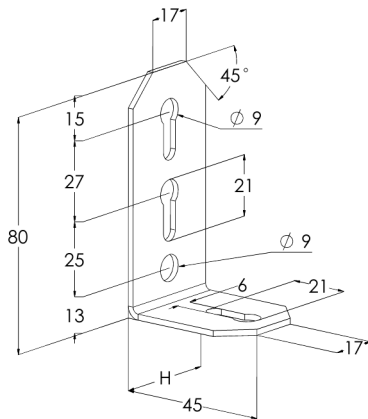

# End bracket RÄF-110 PG

End brackets RÄF are used to mount the ends of cable trays KRA and KRB to wall, floor or ceiling.

Product name	RÄF-110 PG		
SKU	1432733		
Material	Steel		
Corrosivity category	C1-C2		
Color	Grey		
Sales unit	PCE		
Packing size	10 PCE		
Dimensions (mm) Width   Height   Length	45	105	80
Weight (kg/pce)	0,19		
GTIN	6438377016487		
Surface finish	Manufactured of hot-dip galvanized steel in accordance with standard EN 10346		

Dimension A (mm)	107
Dimension H (mm)	107