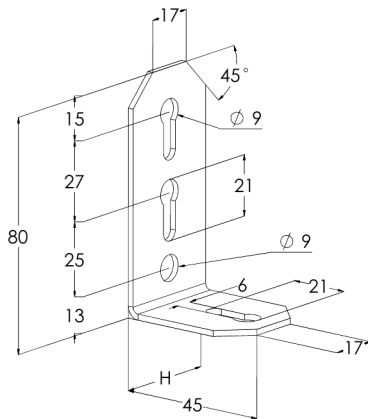

End bracket RÄF-90 PG

End brackets RÄF are used to mount the ends of cable trays KRA and KRB to wall, floor or ceiling.

Product name	RÄF-90 PG		
SKU	1432732		
Material	Steel		
Corrosivity category	C1-C2		
Color	Grey		
Sales unit	PCE		
Packing size	10 PCE		
Dimensions (mm) Width Height Length	45	87	80
Weight (kg/pce)	0,15		
GTIN	6438377016470		
Surface finish	Manufactured of hot-dip galvanized steel in accordance with standard EN 10346		

Dimension A (mm)	87
Dimension H (mm)	87