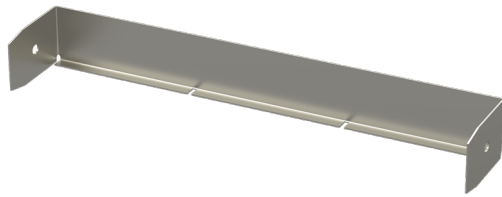

# End plate

## P-110-500 KRA PG

End plates P are used to finish the installation and cover ends of KRA and KRB cable trays.

Product name	P-110-500 KRA PG		
SKU	1432715		
Material	Steel		
Corrosivity category	C1-C2		
Color	Grey		
Sales unit	PCE		
Packing size	10 PCE		
Dimensions (mm) Width   Height   Length	495	105	57
Weight (kg/pce)	0,65		
GTIN	6438377089962		
Surface finish	Manufactured of hot-dip galvanized steel in accordance with standard EN 10346		

Dimension A (mm)	497
Dimension H (mm)	105