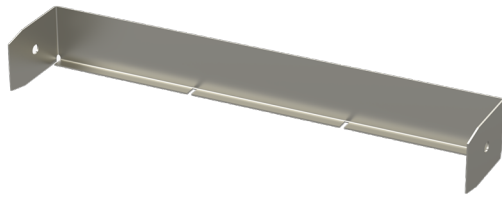

End plate P-40-100 KRA PG

End plates P are used to finish the installation and cover ends of KRA and KRB cable trays.

Product name	P-40-100 KRA PG		
SKU	1431771		
Material	Steel		
Corrosivity category	C1-C2		
Color	Grey		
Sales unit	PCE		
Packing size	10 PCE		
Dimensions (mm) Width Height Length	95	37	55
Weight (kg/pce)	0,05		
GTIN	6438377011802		
Surface finish	Manufactured of hot-dip galvanized steel in accordance with standard EN 10346		

Dimension A (mm)	97
Dimension H (mm)	37