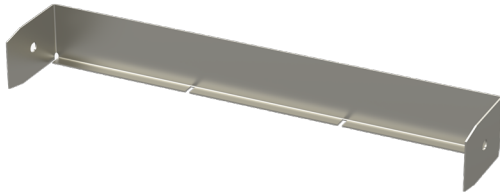

End plate

P-40-200 KRA PG

End plates P are used to finish the installation and cover ends of KRA and KRB cable trays.

Product name	P-40-200 KRA PG		
SKU	1431772		
Material	Steel		
Corrosivity category	C1-C2		
Color	Grey		
Sales unit	PCE		
Packing size	10 PCE		
Dimensions (mm) Width Height Length	195	37	55
Weight (kg/pce)	0,077		
GTIN	6438377011819		
Surface finish	Manufactured of hot-dip galvanized steel in accordance with standard EN 10346		

Dimension A (mm)	197
Dimension H (mm)	37