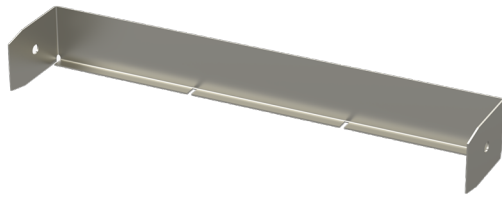

End plate P-40-400 KRA PG

End plates P are used to finish the installation and cover ends of KRA and KRB cable trays.

Product name	P-40-400 KRA PG		
SKU	1431774		
Material	Steel		
Corrosivity category	C1-C2		
Color	Grey		
Sales unit	PCE		
Packing size	10 PCE		
Dimensions (mm) Width Height Length	395	37	56
Weight (kg/pce)	0,22		
GTIN	6438377011833		
Surface finish	Manufactured of hot-dip galvanized steel in accordance with standard EN 10346		

Dimension A (mm)	397
Dimension H (mm)	37