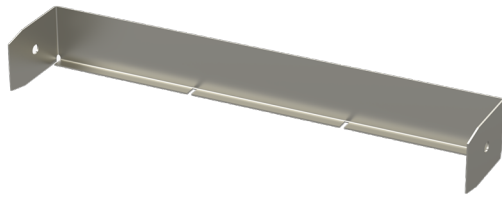

End plate P-40-500 KRA PG

End plates P are used to finish the installation and cover ends of KRA and KRB cable trays.

Product name	P-40-500 KRA PG		
SKU	1431775		
Material	Steel		
Corrosivity category	C1-C2		
Color	Grey		
Sales unit	PCE		
Packing size	10 PCE		
Dimensions (mm) Width Height Length	495	37	56
Weight (kg/pce)	0,27		
GTIN	6438377011840		
Surface finish	Manufactured of hot-dip galvanized steel in accordance with standard EN 10346		

Dimension A (mm)	497
Dimension H (mm)	37