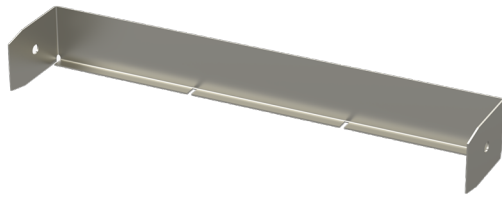

## End plate P-60-400 KRA PG

End plates P are used to finish the installation and cover ends of KRA and KRB cable trays.

Product name	P-60-400 KRA PG		
SKU	1432674		
Material	Steel		
Corrosivity category	C1-C2		
Color	Grey		
Sales unit	PCE		
Packing size	10 PCE		
Dimensions (mm) Width   Height   Length	395	55	57
Weight (kg/pce)	0,3		
GTIN	6438377016173		
Surface finish	Manufactured of hot-dip galvanized steel in accordance with standard EN 10346		

Dimension A (mm)	397
Dimension H (mm)	55