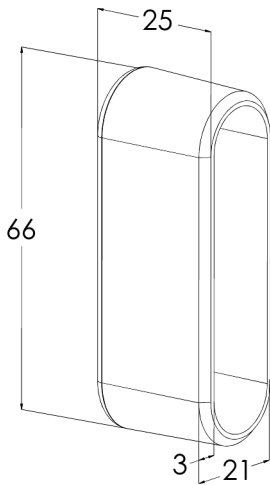

## End plug ÄP

End plugs ÄP are used to cover ends of KS-type cable ladders.

Product name	ÄP		
SKU	1449681		
Material	Plastic		
Corrosivity category			
Color	Orange		
Sales unit	PCE		
Packing size	10 PCE		
Dimensions (mm) Width   Height   Length	20	65	25
Weight (kg/pce)	0,009		
GTIN	6438377022853		
Surface finish	Orange plastic		