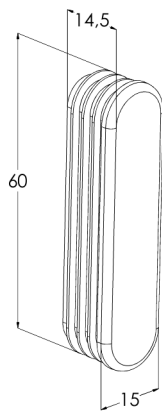

End plug EP

End Plugs EP are used to cover ends of KS80-type ladders, especially for improved hygiene with KSE80 food industry cable ladders.

Product name	EP		
SKU	1449717		
Material	Plastic		
Corrosivity category			
Color	Blue		
Sales unit	PCE		
Packing size	10 PCE		
Dimensions (mm) Width Height Length	15	60	15
Weight (kg/pce)	0,005		
GTIN	6438377102548		
Surface finish	Blue plastic		