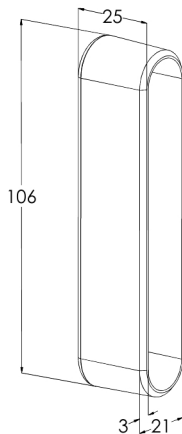

End plug KS100 EP

End plugs KS100 EP are used to cover ends of KS100-type cable ladders and protect profiles from dust, humidity and bugs. Orange colour plugs are visible in dim light that is important for security reason as well.

Product name	KS100 EP		
SKU	1478246		
Material	Plastic		
Corrosivity category			
Color	Orange		
Sales unit	BG		
Packing size	10 PCE		
Dimensions (mm)			
Width Height Length	21	106	25
Weight (kg/pce)	0,017		
GTIN	6438377136659		
Surface finish	Orange plastic		