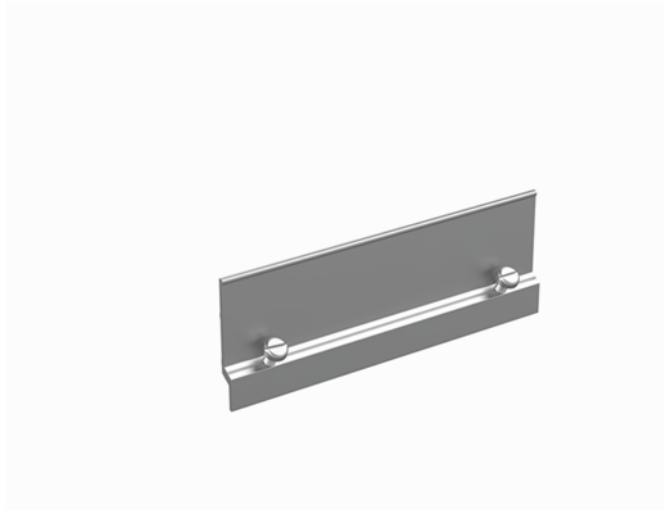

Joint ALUMEK J

Joints ALUMEK J are used to extend ALUMEK lighting supports rails. Fastening bolts are included.

Product name	ALUMEK J		
SKU	1429174		
Material	Aluminum		
Corrosivity category	C1-C2		
Color	Aluminium grey		
Sales unit	BG		
Packing size	10 PCE / 1 BG		
Dimensions (mm) Width Height Length	100	70	130
Weight (kg/pce)	0,04		
GTIN	6438377000950		
Surface finish	Manufactured of extruded aluminium alloy		