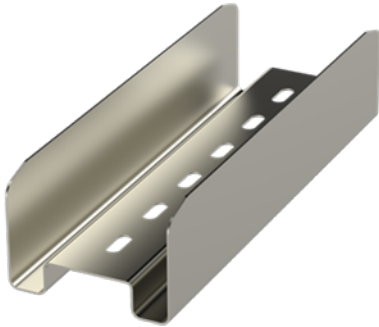

# Joint

## MEK J-70 PG

Joints MEK J are used to extend MEK-type lighting support rails.

Product name	MEK J-70 PG		
SKU	1449351		
Material	Steel		
Corrosivity category	C1-C2		
Color	Grey		
Sales unit	PCE		
Packing size	10 PCE		
Dimensions (mm) Width   Height   Length	69	47	200
Weight (kg/pce)	0,27		
GTIN	6438377020446		
Surface finish	Manufactured of hot-dip galvanized steel in accordance with standard EN 10346		