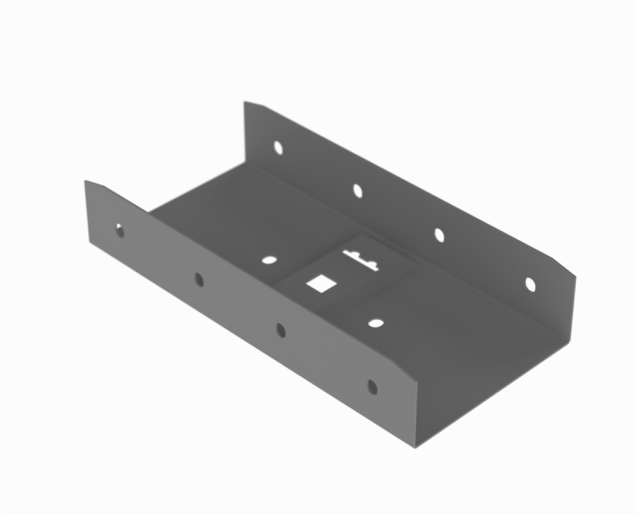

Joint

RSS-40-100 PG

Joints RSS are used to extend cable trays KRA and KRB. Product set includes bolts and nuts for fastening. RSS joints can be also used as parts of supports - fastening cable trays to ceiling is possible with PS rails and PF brackets, to wall with supports K.

Product name	RSS-40-100 PG		
SKU	1431411		
Material	Steel		
Corrosivity category	C1-C2		
Color	Grey		
Sales unit	PCE		
Packing size	10 PCE		
Dimensions (mm) Width Height Length	98	38	200
Weight (kg/pce)	0,26		
GTIN	6438377010393		
Surface finish	Manufactured of hot-dip galvanized steel in accordance with standard EN 10346		

Dimension A (mm)	97
Dimension H (mm)	38