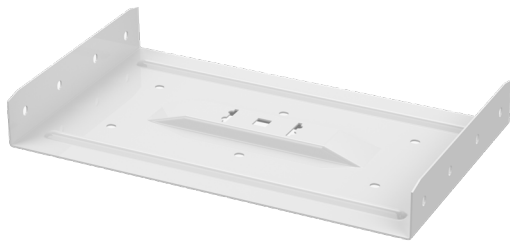

Joint

RSS-40-200 M

Joints RSS are used to extend cable trays KRA and KRB. RSS joints can be used also for fastening cable trays to ceiling or wall supports.

Product name	RSS-40-200 M		
SKU	1431422		
Material	Steel		
Corrosivity category	C1-C2		
Color	White		
Sales unit	PCE		
Packing size	10 PCE		
Dimensions (mm) Width Height Length	197	38	180
Weight (kg/pce)	0,49		
GTIN	6438377010461		
Surface finish	White RAL 9010 polyester paint coating		

Dimension A (mm)	197
Dimension H (mm)	38