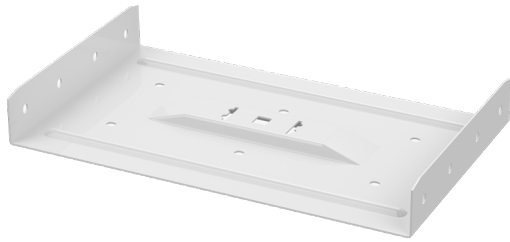

Joint

RSS-40-300 M

Joints RSS are used to extend cable trays KRA and KRB. RSS joints can be used also for fastening cable trays to ceiling or wall supports.

Product name	RSS-40-300 M		
SKU	1431423		
Material	Steel		
Corrosivity category	C1-C2		
Color	White		
Sales unit	PCE		
Packing size	10 PCE		
Dimensions (mm) Width Height Length	297	38	180
Weight (kg/pce)	0,67		
GTIN	6438377010478		
Surface finish	White RAL 9010 polyester paint coating		

Dimension A (mm)	297
Dimension H (mm)	38