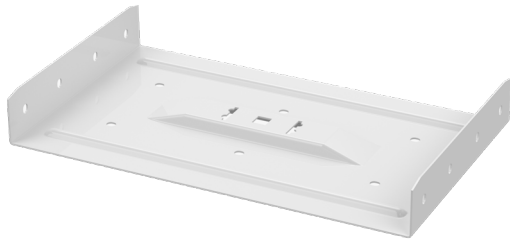

# Joint

## RSS-40-500 M

Joints RSS are used to extend cable trays KRA and KRB. RSS joints can be used also for fastening cable trays to ceiling or wall supports.

Product name	RSS-40-500 M		
SKU	1431425		
Material	Steel		
Corrosivity category	C1-C2		
Color	White		
Sales unit	PCE		
Packing size	10 PCE		
Dimensions (mm) Width   Height   Length	497	38	180
Weight (kg/pce)	1		
GTIN	6438377010492		
Surface finish	White RAL 9010 polyester paint coating		

Dimension A (mm)	497
Dimension H (mm)	38