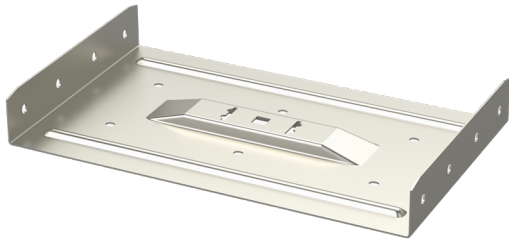

# Joint

## RSS-40-500 PG

Joints RSS are used to extend cable trays KRA and KRB. RSS joints can be used also for fastening cable trays to ceiling or wall supports.

Product name	RSS-40-500 PG		
SKU	1431415		
Material	Steel		
Corrosivity category	C1-C2		
Color	Grey		
Sales unit	PCE		
Packing size	10 PCE		
Dimensions (mm) Width   Height   Length	497	38	180
Weight (kg/pce)	0,99		
GTIN	6438377010430		
Surface finish	Manufactured of hot-dip galvanized steel in accordance with standard EN 10346		

Dimension A (mm)	497
Dimension H (mm)	38