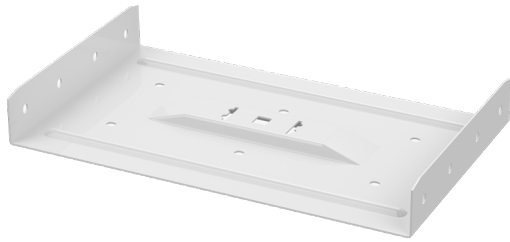

# Joint

## RSS-40-600 M

Joints RSS are used to extend cable trays KRA and KRB. RSS joints can be used also for fastening cable trays to ceiling or wall supports.

Product name	RSS-40-600 M		
SKU	1431426		
Material	Steel		
Corrosivity category	C1-C2		
Color	White		
Sales unit	PCE		
Packing size	10 PCE		
Dimensions (mm) Width   Height   Length	597	38	180
Weight (kg/pce)	1,56		
GTIN	6438377010508		
Surface finish	White RAL 9010 polyester paint coating		

Dimension A (mm)	597
Dimension H (mm)	38