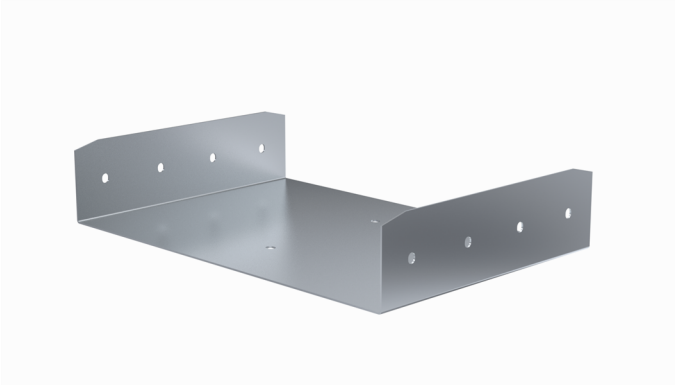

Joint

RSS-60-100 PG

Joints RSS are used to extend cable trays KRA and KRB. Product set includes bolts and nuts for fastening. RSS joints can be also used as parts of supports - fastening cable trays to ceiling is possible with PS rails and PF brackets, to wall with supports K.

Product name	RSS-60-100 PG		
SKU	1432461		
Material	Steel		
Corrosivity category	C1-C2		
Color	Grey		
Sales unit	PCE		
Packing size	10 PCE		
Dimensions (mm) Width Height Length	98	58	200
Weight (kg/pce)	0,32		
GTIN	6438377014957		
Surface finish	Manufactured of hot-dip galvanized steel in accordance with standard EN 10346		

Dimension A (mm)	97
Dimension H (mm)	58