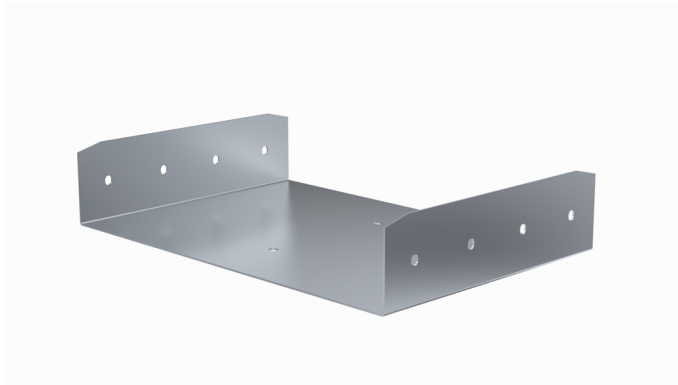

Joint

RSS-60-200 PG

Joints RSS are used to extend cable trays KRA and KRB. Product set includes bolts and nuts for fastening. RSS joints can be also used as parts of supports - fastening cable trays to ceiling is possible with PS rails and PF brackets, to wall with supports K.

Product name	RSS-60-200 PG		
SKU	1432462		
Material	Steel		
Corrosivity category	C1-C2		
Color	Grey		
Sales unit	PCE		
Packing size	10 PCE		
Dimensions (mm) Width Height Length	198	58	200
Weight (kg/pce)	0,56		
GTIN	6438377014964		
Surface finish	Manufactured of hot-dip galvanized steel in accordance with standard EN 10346		

Dimension A (mm)	197
Dimension H (mm)	58