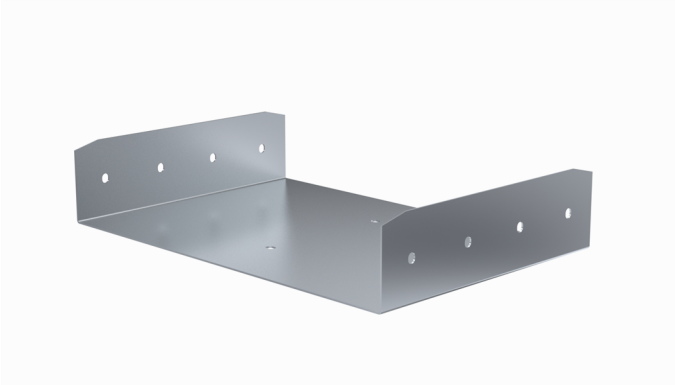

Joint

RSS-60-300 PG

Joints RSS are used to extend cable trays KRA and KRB. Product set includes bolts and nuts for fastening. RSS joints can be also used as parts of supports - fastening cable trays to ceiling is possible with PS rails and PF brackets, to wall with supports K.

Product name	RSS-60-300 PG		
SKU	1432463		
Material	Steel		
Corrosivity category	C1-C2		
Color	Grey		
Sales unit	PCE		
Packing size	10 PCE		
Dimensions (mm) Width Height Length	298	58	200
Weight (kg/pce)	0,74		
GTIN	6438377014971		
Surface finish	Manufactured of hot-dip galvanized steel in accordance with standard EN 10346		

Dimension A (mm)	297
Dimension H (mm)	58