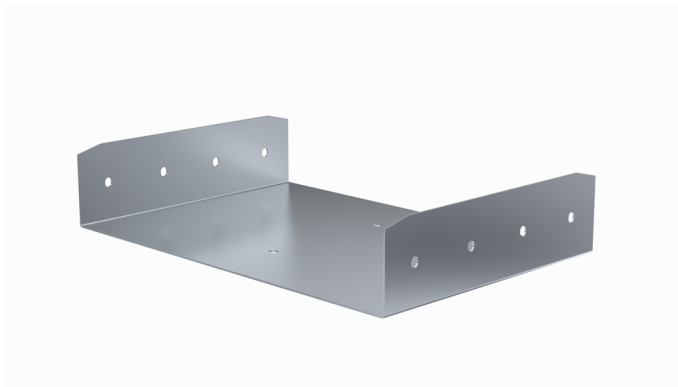

Joint

RSS-60-400 PG

Joints RSS are used to extend cable trays KRA and KRB. Product set includes bolts and nuts for fastening. RSS joints can be also used as parts of supports - fastening cable trays to ceiling is possible with PS rails and PF brackets, to wall with supports K.

Product name	RSS-60-400 PG		
SKU	1432464		
Material	Steel		
Corrosivity category	C1-C2		
Color	Grey		
Sales unit	PCE		
Packing size	10 PCE		
Dimensions (mm) Width Height Length	397	57	200
Weight (kg/pce)	0,92		
GTIN	6438377014988		
Surface finish	Manufactured of hot-dip galvanized steel in accordance with standard EN 10346		

Dimension A (mm)	397
Dimension H (mm)	57