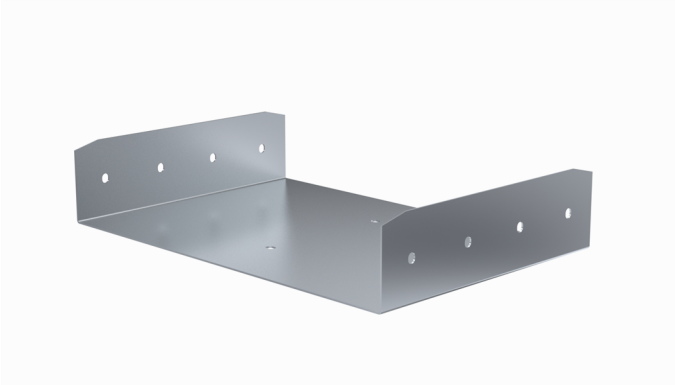

Joint

RSS-60-500 PG

Joints RSS are used to extend cable trays KRA and KRB. Product set includes bolts and nuts for fastening. RSS joints can be also used as parts of supports - fastening cable trays to ceiling is possible with PS rails and PF brackets, to wall with supports K.

Product name	RSS-60-500 PG		
SKU	1432465		
Material	Steel		
Corrosivity category	C1-C2		
Color	Grey		
Sales unit	PCE		
Packing size	10 PCE		
Dimensions (mm) Width Height Length	497	57	200
Weight (kg/pce)	1,1		
GTIN	6438377014995		
Surface finish	Manufactured of hot-dip galvanized steel in accordance with standard EN 10346		

Dimension A (mm)	497
Dimension H (mm)	57