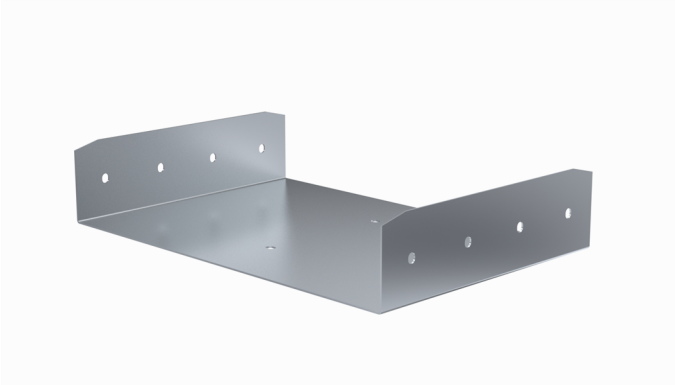

Joint

RSS-60-600 PG

Joints RSS are used to extend cable trays KRA and KRB. Product set includes bolts and nuts for fastening. RSS joints can be also used as parts of supports - fastening cable trays to ceiling is possible with PS rails and PF brackets, to wall with supports K.

Product name	RSS-60-600 PG		
SKU	1432466		
Material	Steel		
Corrosivity category	C1-C2		
Color	Grey		
Sales unit	PCE		
Packing size	10 PCE		
Dimensions (mm) Width Height Length	597	57	200
Weight (kg/pce)	1,37		
GTIN	6438377015008		
Surface finish	Manufactured of hot-dip galvanized steel in accordance with standard EN 10346		

Dimension A (mm)	597
Dimension H (mm)	57