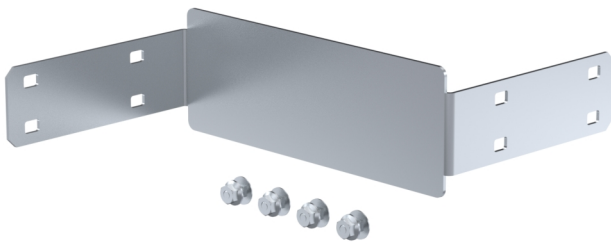

# Width-reduction piece KS100 FM-100 PG

Width-reduction pieces KS100 FM are used to connect different widths' cable ladders KS100 together. KS100 FM pieces can be fixed to side profiles of KS100 cable ladders from one or both sides. Product set includes bolts and nuts for fixing.

Product name	KS100 FM-100 PG		
SKU	1478132		
Material	Steel		
Corrosivity category	C1-C2		
Color	Grey		
Sales unit	PCE		
Packing size	10 PCE		
Dimensions (mm)			
Width   Height   Length	104	70	257
Weight (kg/pce)	0,55		
GTIN	6438377120078		
Surface finish	Manufactured of hot-dip galvanized steel in accordance with standard EN 10346		

Dimension A (mm)

100