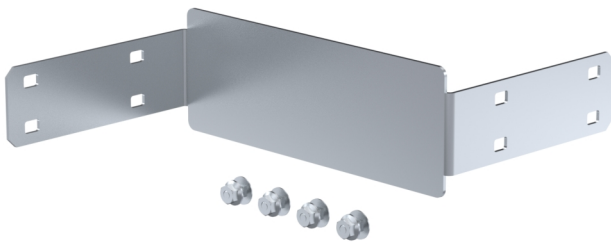

# Width-reduction piece KS100 FM-100 XPG

Width-reduction pieces KS100 FM are used to connect different widths' cable ladders KS100 together. KS100 FM pieces can be fixed to side profiles of KS100 cable ladders from one or both sides. Product set includes bolts and nuts for fixing.

|                         |   |    |     |
|-------------------------|---|----|-----|
| Product name            | KS100 FM-100 XPG  |    |     |
| SKU                     | 1478169   |    |     |
| Material                | Steel   |    |     |
| Corrosivity category    | C1-C4   |    |     |
| Color                   | Grey  |    |     |
| Sales unit              | PCE   |    |     |
| Packing size            | 10 PCE  |    |     |
| Dimensions (mm)         |   |    |     |
| Width   Height   Length | 104   | 70 | 257 |
| Weight (kg/pce)         | 0,55  |    |     |
| GTIN                    | 6438377120443   |    |     |
| Surface finish          | Manufactured of coated steel in accordance with standard EN 10346 |    |     |

Dimension A (mm)

100