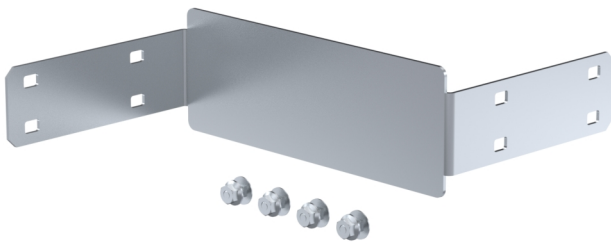

Width-reduction piece KS100 FM-200 PG

Width-reduction pieces KS100 FM are used to connect different widths' cable ladders KS100 together. KS100 FM pieces can be fixed to side profiles of KS100 cable ladders from one or both sides. Product set includes bolts and nuts for fixing.

Product name	KS100 FM-200 PG		
SKU	1478133		
Material	Steel		
Corrosivity category	C1-C2		
Color	Grey		
Sales unit	PCE		
Packing size	10 PCE		
Dimensions (mm)			
Width Height Length	204	70	257
Weight (kg/pce)	0,77		
GTIN	6438377120085		
Surface finish	Manufactured of hot-dip galvanized steel in accordance with standard EN 10346		

Dimension A (mm)

200