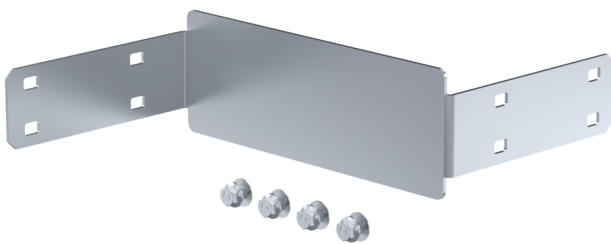

## Width-reduction piece KS100 FM-200 XPG

Width-reduction pieces KS100 FM are used to connect different widths' cable ladders KS100 together. KS100 FM pieces can be fixed to side profiles of KS100 cable ladders from one or both sides. Product set includes bolts and nuts for fixing.

Product name	KS100 FM-200 XPG		
SKU	1478170		
Material	Steel		
Corrosivity category	C1-C4		
Color	Grey		
Sales unit	PCE		
Packing size	10 PCE		
Dimensions (mm)			
Width   Height   Length	204	70	257
Weight (kg/pce)	0,77		
GTIN	6438377120450		
Surface finish	Manufactured of coated steel in accordance with standard EN 10346		

Dimension A (mm)

200