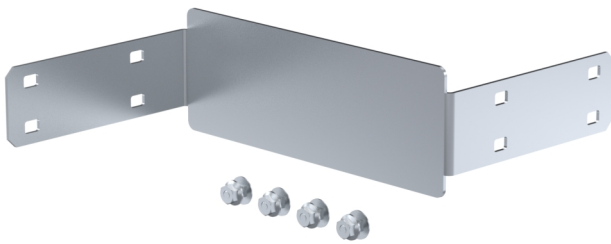

Width-reduction piece KS100 FM-300 PG

Width-reduction pieces KS100 FM are used to connect different widths' cable ladders KS100 together. KS100 FM pieces can be fixed to side profiles of KS100 cable ladders from one or both sides. Product set includes bolts and nuts for fixing.

Product name	KS100 FM-300 PG		
SKU	1478134		
Material	Steel		
Corrosivity category	C1-C2		
Color	Grey		
Sales unit	PCE		
Packing size	10 PCE		
Dimensions (mm)			
Width Height Length	304	70	257
Weight (kg/pce)	0,99		
GTIN	6438377120092		
Surface finish	Manufactured of hot-dip galvanized steel in accordance with standard EN 10346		

Dimension A (mm)

300