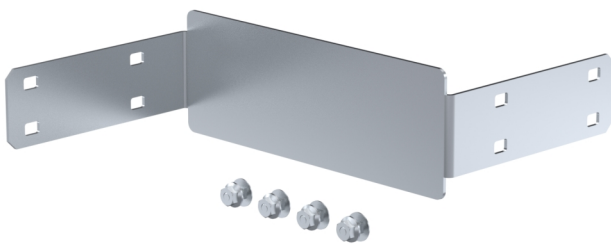

## Width-reduction piece KS100 FM-300 XPG

Width-reduction pieces KS100 FM are used to connect different widths' cable ladders KS100 together. KS100 FM pieces can be fixed to side profiles of KS100 cable ladders from one or both sides. Product set includes bolts and nuts for fixing.

Product name	KS100 FM-300 XPG		
SKU	1478171		
Material	Steel		
Corrosivity category	C1-C4		
Color	Grey		
Sales unit	PCE		
Packing size	10 PCE		
Dimensions (mm)			
Width   Height   Length	304	70	257
Weight (kg/pce)	0,99		
GTIN	6438377120467		
Surface finish	Manufactured of coated steel in accordance with standard EN 10346		

Dimension A (mm)

300