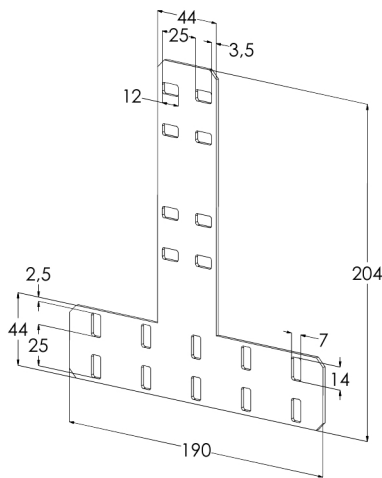

Vertical joint

KS100 VEF PG

Vertical joints KS100 VEF are used to make vertical connections of KS100-type cable ladders from the middle of ladders' straight selections. Product set includes bolts and nuts for fixing.

Product name	KS100 VEF PG		
SKU	1478128		
Material	Steel		
Corrosivity category	C1-C2		
Color	Grey		
Sales unit	PCE		
Packing size	10 PCE		
Dimensions (mm)			
Width Height Length	24	204	190
Weight (kg/pce)	0,27		
GTIN	6438377120030		
Surface finish	Manufactured of hot-dip galvanized steel in accordance with standard EN 10346		