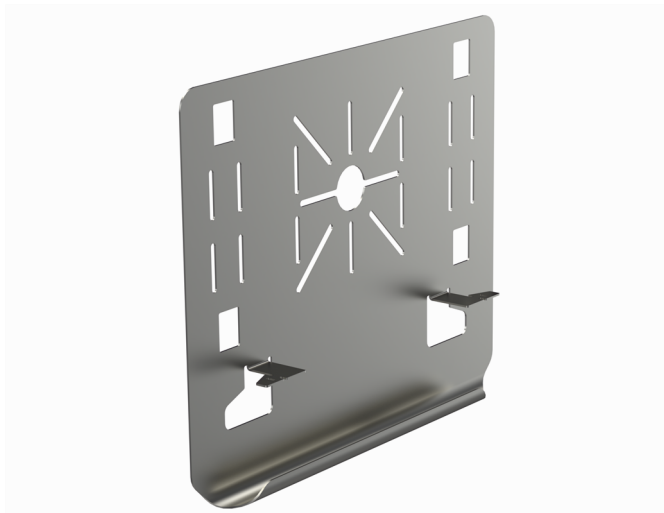

Mounting plate

DPA PG

Mounting plates DPA are used to mount junction boxes and other devices to KS-type cable ladders.

Product name	DPA PG		
SKU	1449685		
Material	Steel		
Corrosivity category	C1-C2		
Color	Grey		
Sales unit	PCE		
Packing size	10 PCE		
Dimensions (mm) Width Height Length	206	25	250
Weight (kg/pce)	0,41		
GTIN	6438377022884		
Surface finish	Manufactured of hot-dip galvanized steel in accordance with standard EN 10346		