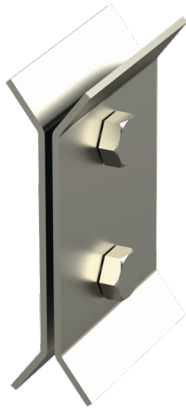

Side profile support HST KSF-VT

Side profile supports KSF-VT are used as additional reinforcement of cable ladders KSF80 when wall or intermediate supports are placed under ladders' lower tubes.

Product name	HST KSF-VT		
SKU	1430312		
Material	Acid-proof steel		
Corrosivity category	C1-CX		
Color	Grey		
Sales unit	PCE		
Packing size	10 PCE		
Dimensions (mm) Width Height Length	26	92	60
Weight (kg/pce)	0,27		
GTIN	6438377005597		
Surface finish	Manufactured of stainless steel in accordance with standard EN 10088		