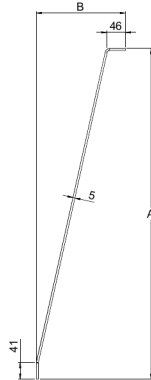

# Side support ST-1500 HDG

Side supports ST are used for additional supporting of ceiling brackets HK2.

Product name	ST-1500 HDG		
SKU	1449153		
Material	Steel		
Corrosivity category	C1-C4		
Color	Grey		
Sales unit	PCE		
Packing size	10 PCE		
Dimensions (mm) Width   Height   Length	40	365	1520
Weight (kg/pce)	2,4		
GTIN	6438377019754		
Surface finish	Hot-dip galvanized after manufacturing in accordance with standard EN ISO 1461		

Dimension A (mm)	1520
Dimension B (mm)	365