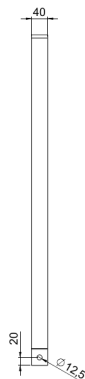

# Side support ST-1500 HDG

Side supports ST are used for additional supporting of ceiling brackets HK2.

Product name	ST-1500 HDG		
SKU	1449153		
Material	Steel		
Corrosivity category	C1-C4		
Color	Grey		
Sales unit	PCE		
Packing size	10 PCE		
Dimensions (mm) Width   Height   Length	40	365	1520
Weight (kg/pce)	2,4		
GTIN	6438377019754		
Surface finish	Hot-dip galvanized after manufacturing in accordance with standard EN ISO 1461		

Dimension A (mm)	1520
Dimension B (mm)	365