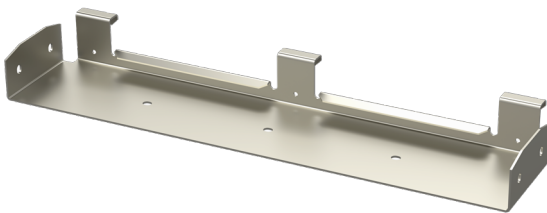

T-branch bracket TKU-40-100 PG

T-branch brackets TKU are used to make T-junctions from the side of cable trays KRA and KRB.

Product name	TKU-40-100 PG		
SKU	1431371		
Material	Steel		
Corrosivity category	C1-C2		
Color	Grey		
Sales unit	PCE		
Packing size	10 PCE		
Dimensions (mm) Width Height Length	98	41	96
Weight (kg/pce)	0,18		
GTIN	6438377010157		
Surface finish	Manufactured of hot-dip galvanized steel in accordance with standard EN 10346		

Dimension A (mm)	97
Dimension H (mm)	41