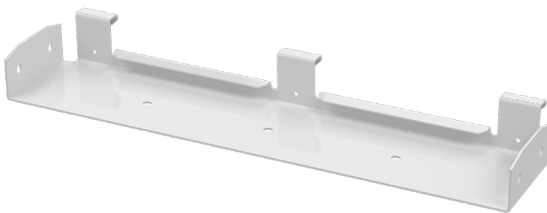

T-branch bracket TKU-40-200 M

T-branch brackets TKU are used to make T-junctions from the side of cable trays KRA and KRB.

Product name	TKU-40-200 M		
SKU	1431382		
Material	Steel		
Corrosivity category	C1-C2		
Color	White		
Sales unit	PCE		
Packing size	10 PCE		
Dimensions (mm) Width Height Length	197	41	96
Weight (kg/pce)	0,32		
GTIN	6438377010225		
Surface finish	White RAL 9010 polyester paint coating		

Dimension A (mm)	197
Dimension H (mm)	41