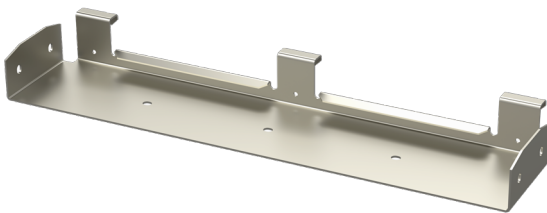

## T-branch bracket TKU-40-200 PG

T-branch brackets TKU are used to make T-junctions from the side of cable trays KRA and KRB.

Product name	TKU-40-200 PG		
SKU	1431372		
Material	Steel		
Corrosivity category	C1-C2		
Color	Grey		
Sales unit	PCE		
Packing size	10 PCE		
Dimensions (mm) Width   Height   Length	197	41	96
Weight (kg/pce)	0,31		
GTIN	6438377010164		
Surface finish	Manufactured of hot-dip galvanized steel in accordance with standard EN 10346		

Dimension A (mm)	197
Dimension H (mm)	41