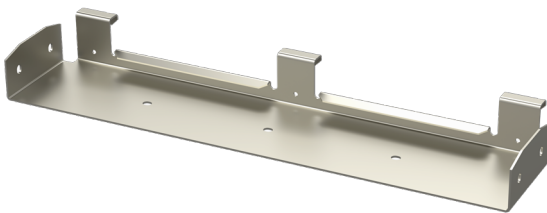

T-branch bracket TKU-40-300 PG

T-branch brackets TKU are used to make T-junctions from the side of cable trays KRA and KRB.

Product name	TKU-40-300 PG		
SKU	1431373		
Material	Steel		
Corrosivity category	C1-C2		
Color	Grey		
Sales unit	PCE		
Packing size	10 PCE		
Dimensions (mm) Width Height Length	297	41	96
Weight (kg/pce)	0,43		
GTIN	6438377010171		
Surface finish	Manufactured of hot-dip galvanized steel in accordance with standard EN 10346		

Dimension A (mm)	297
Dimension H (mm)	41