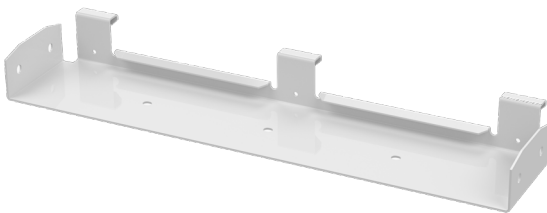

## T-branch bracket TKU-40-400 M

T-branch brackets TKU are used to make T-junctions from the side of cable trays KRA and KRB.

Product name	TKU-40-400 M		
SKU	1431384		
Material	Steel		
Corrosivity category	C1-C2		
Color	White		
Sales unit	PCE		
Packing size	10 PCE		
Dimensions (mm) Width   Height   Length	397	41	96
Weight (kg/pce)	0,58		
GTIN	6438377010249		
Surface finish	White RAL 9010 polyester paint coating		

Dimension A (mm)	397
Dimension H (mm)	41