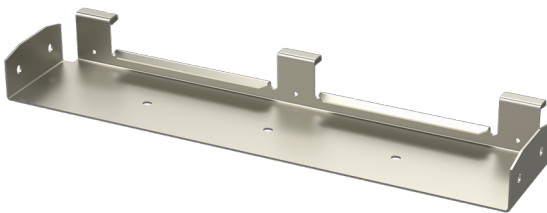

## T-branch bracket TKU-40-500 PG

T-branch brackets TKU are used to make T-junctions from the side of cable trays KRA and KRB.

Product name	TKU-40-500 PG		
SKU	1431375		
Material	Steel		
Corrosivity category	C1-C2		
Color	Grey		
Sales unit	PCE		
Packing size	10 PCE		
Dimensions (mm) Width   Height   Length	497	41	96
Weight (kg/pce)	0,69		
GTIN	6438377010195		
Surface finish	Manufactured of hot-dip galvanized steel in accordance with standard EN 10346		

Dimension A (mm)	497
Dimension H (mm)	41