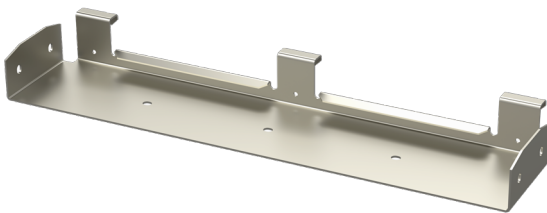

T-branch bracket TKU-40-600 PG

T-branch brackets TKU are used to make T-junctions from the side of cable trays KRA and KRB.

Product name	TKU-40-600 PG		
SKU	1431376		
Material	Steel		
Corrosivity category	C1-C2		
Color	Grey		
Sales unit	PCE		
Packing size	10 PCE		
Dimensions (mm) Width Height Length	597	41	96
Weight (kg/pce)	0,81		
GTIN	6438377010201		
Surface finish	Manufactured of hot-dip galvanized steel in accordance with standard EN 10346		

Dimension A (mm)	597
Dimension H (mm)	41