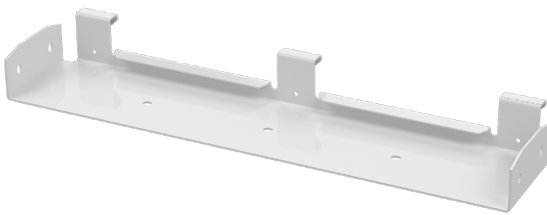

T-branch bracket TKU-60-100 M

T-branch brackets TKU are used to make T-junctions from the side of cable trays KRA and KRB.

Product name	TKU-60-100 M		
SKU	1432411		
Material	Steel		
Corrosivity category	C1-C2		
Color	White		
Sales unit	PCE		
Packing size	1 PCE		
Dimensions (mm) Width Height Length	98	61	96
Weight (kg/pce)	0,23		
GTIN	6438377014674		
Surface finish	White RAL 9010 polyester paint coating		

Dimension A (mm)	97
Dimension H (mm)	61